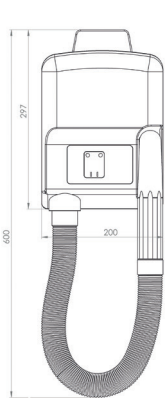

Jade

0.7 kW Traditional Hair Dryer

p. 8

Usage

Designed for hotels and similar light commercial applications. Not suitable for heavy usage applications such as public swimming baths and sports facilities.

Features and Benefits

- Automatic hair dryer switching on when the handgrip is removed from the holder
- Ideal for hotel room en-suites where vandalism is unlikely
- One heat setting
- Extendable hose (up to 1.4m)
- Incorporates shaver socket
- Wall mounted

Product Code	Finish	Power (kW)	Heat Settings	Air Volume (m ³ /h)
HD700	White	0.7	1	43

Outer Casing
White ABS

Operation
The hair dryer will start automatically when the nozzle is removed from the base and stop when it is replaced.

Cable pre-wired (1.35m), entry at the top left of the unit.

Approvals
CE

Standard Warranty
1 year parts or replacement warranty.

Product Code	Height (mm)	Width (mm)	Depth (mm)	Weight (kg)
Excluding Hose	297	200	90	2.2
Including Hose	600	200	90	2.2